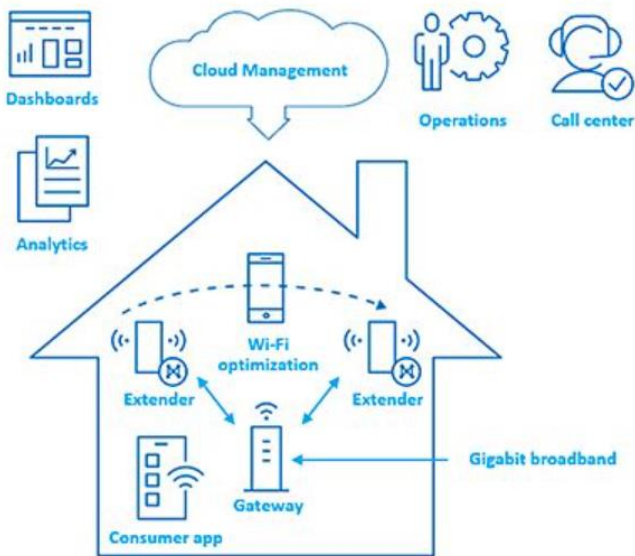

Access points have a limit on the number of simultaneous connections they can manage effectively. The more devices connected, the more interference, and with that, more performance issues. Having the correct access points or extenders will eliminate this and ensure your network can support multiple concurrent connected devices seamlessly for a great user experience.

If you have a high number of devices, consider access points with features like multiple antennas and MU-MIMO (Multi-User, Multiple Input, Multiple Output) support.

Security

Security is crucial for Wi-Fi networks.

The latest security protocols, such as WPA3, offer enhanced protection compared to previous standards like WPA2.

Look for features like guest network support, MAC address filtering, and encryption options to strengthen your network security.

Management and Configuration

Consider the ease of management and configuration.

Some access points come with dedicated management software or mobile apps that make it easier to set up, monitor, and control the network. Assess the user interface and administrative features to ensure they meet your requirements.

Scalability

If you anticipate expanding your network in the future, choose an access point that allows for scalability and can be easily integrated into a larger network infrastructure.

Budget

Determine your budget for the access point.

Confidentiality & Copyright

This document contains confidential information, which is proprietary to or licensed by VOX Telecom. No part of its contents may be used, copied, disclosed, or conveyed to any party in any manner whatsoever without prior written permission from the VOX Telecom document owner or outside of allowed intellectual property use. All rights reserved. No reproduction is permitted without the authority of the copyright owner.